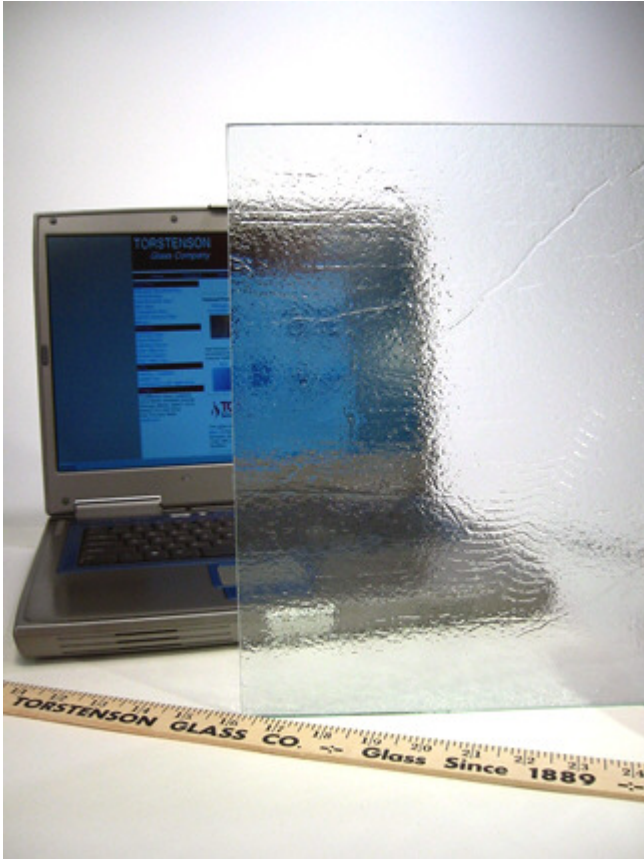

**TORSTENSON**  
*Glass Company*

erte

erte is an organic texture inspired by the markings in granite. A non-directional texture pattern repeats every 27" (675mm)

<b>Berman Glass Editions erte</b> stocked dimensions		
<b>Thickness</b>	<b>Maximum Size</b>	<b>Temperable</b>
6mm - 1/4"	80" x 132"	√
10mm - 3/8"	80" x 132"	√