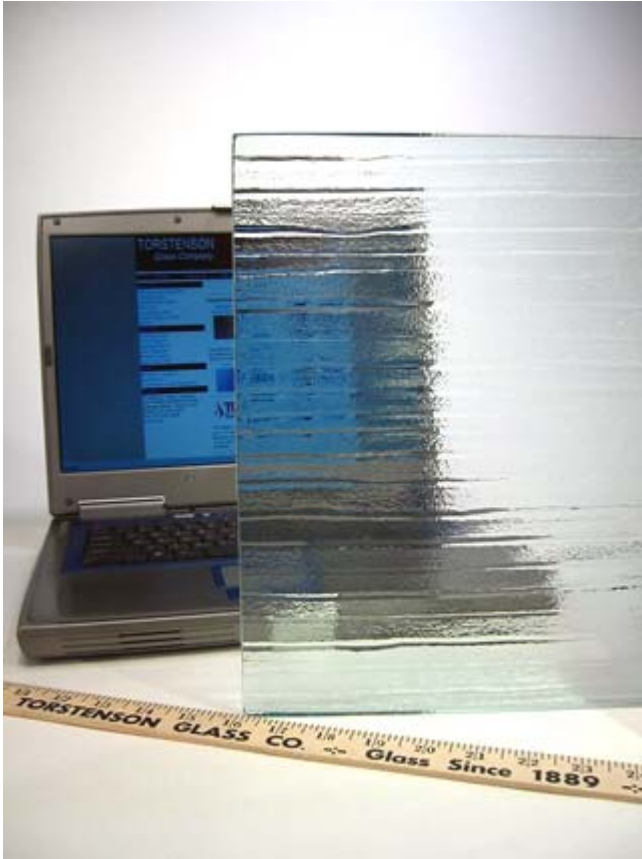

**TORSTENSON**  
Glass Company

esto

Esto (Spanish for "This point on")

A multidimensional, random, horizontal forms across a lightly brushed background. Directional texture. Directional texture that repeats every 27" (675mm)

| <b>Berman Glass Editions esto</b><br>stocked dimensions |                     |                   |
|---|---------------------|-------------------|
| <b>Thickness</b>  | <b>Maximum Size</b> | <b>Temperable</b> |
| 6mm - 1/4"  | 72" x 132"          | √                 |
| 10mm - 3/8"   | 72" x 132"          | √                 |
| Pattern runs short direction                            |                     |                   |