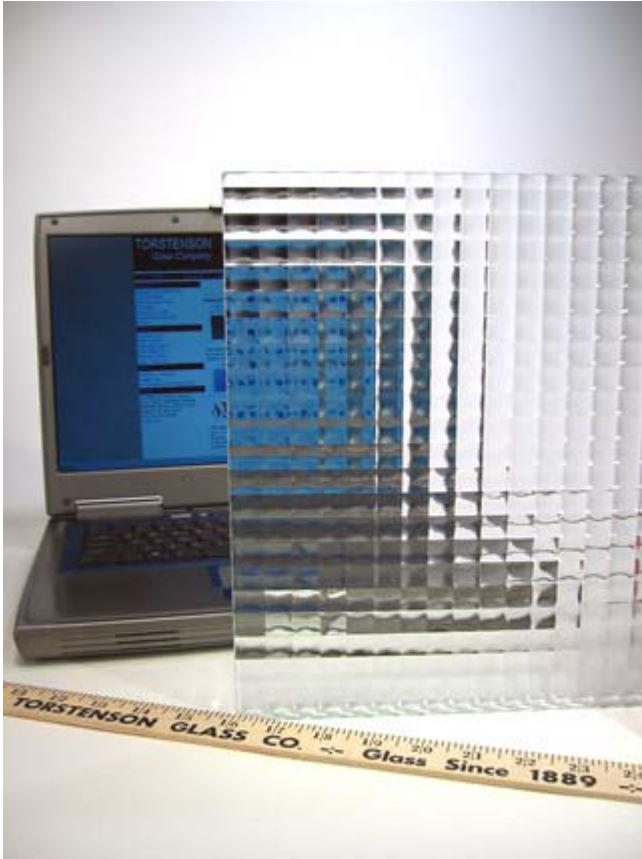

TORSTENSON *Glass Company*

Cross Reeded Glass

Cross Reeded Glass stocked dimensions		
Thickness	Maximum Size	Temperable
1/8" - 3mm	65" x 85"	Yes

Torstenson Glass Company—www.tglass.com
3233 North Sheffield Avenue Chicago Illinois, 60657-2210
Phone 773-525-0435 :: Fax 773-525-0009