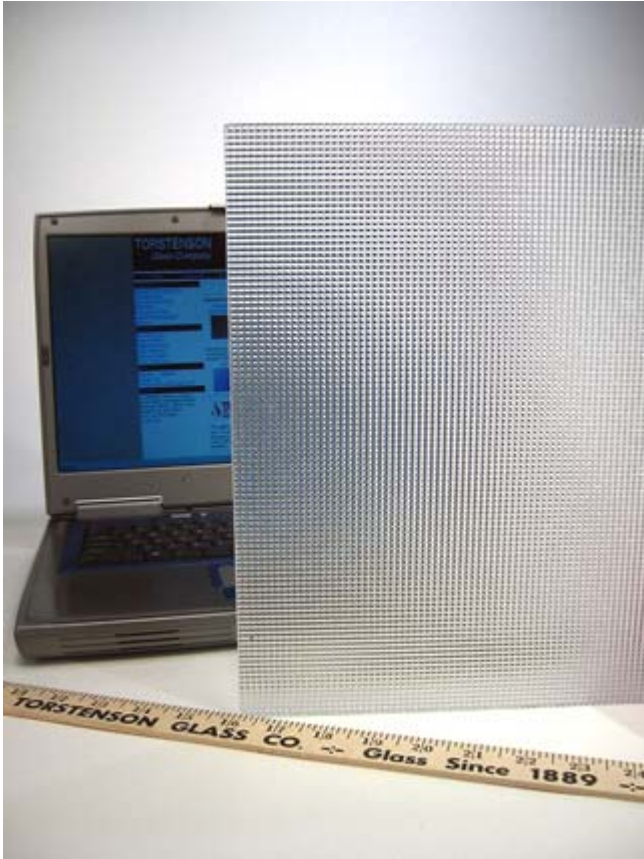

TORSTENSON *Glass Company*

Crystal 73 Glass

Crystal 73 Glass stocked dimensions		
Thickness	Maximum Size	Temperable
5/32" - 4mm	60" x 72"	Yes

Tempered C73 does not qualify as impact-safety glazing

Torstenson Glass Company—www.tglass.com
3233 North Sheffield Avenue Chicago Illinois, 60657-2210
Phone 773-525-0435 :: Fax 773-525-0009