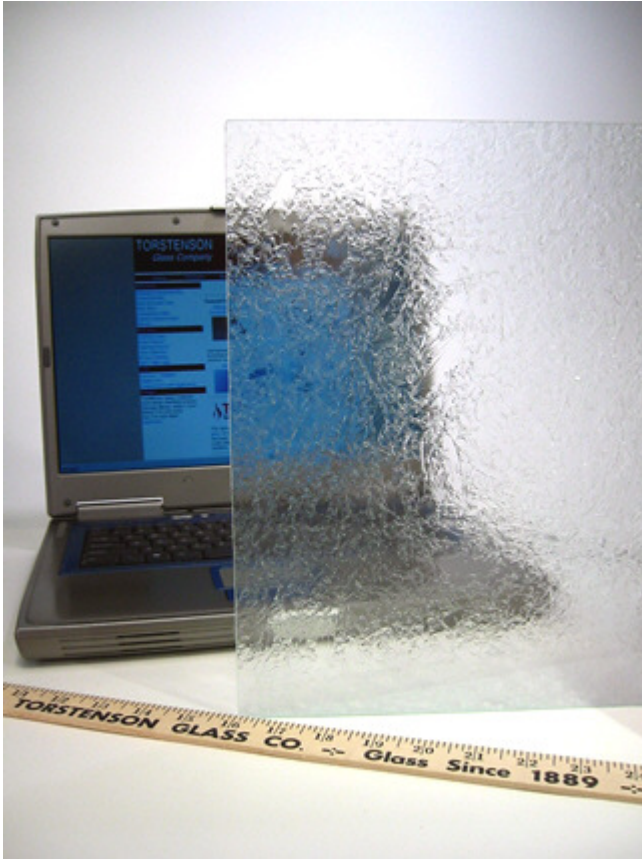

TORSTENSON *Glass Company*

Double Glue Chip Glass

Crystal 73 Glass stocked dimensions		
Thickness	Maximum Size	Temperable
.118 - 1/8"	48" x 84"	√
.236 - 1/4"	48" x 120"	√

Torstenson Glass Company—www.tglass.com
3233 North Sheffield Avenue Chicago Illinois, 60657-2210
Phone 773-525-0435 :: Fax 773-525-0009