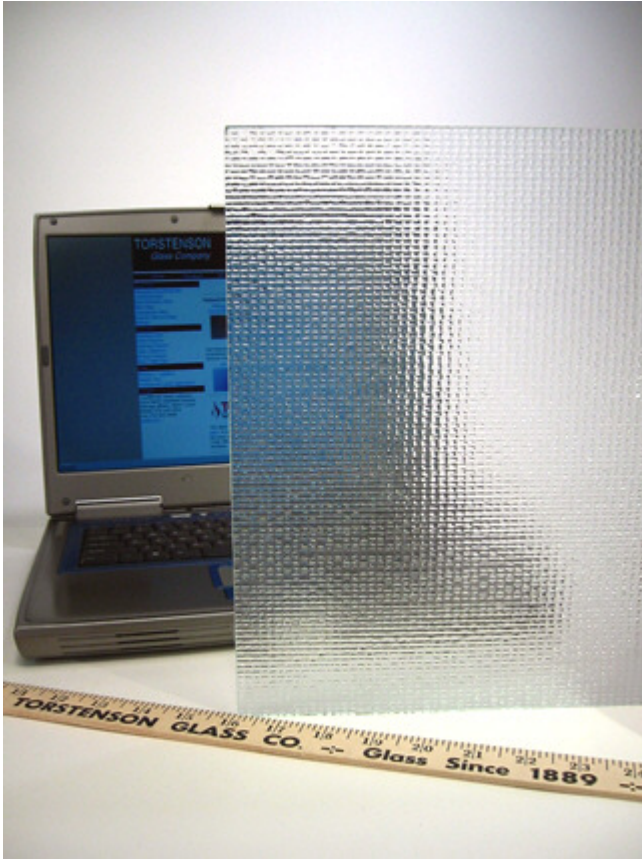

## Flax Glass

<b>Flax Glass</b> stocked dimensions		
<b>Thickness</b>	<b>Maximum Size</b>	<b>Temperable</b>
.187 - 3/16"	60" x 84"	√
.156 - 5/32"	60" x 84"	√

Torstenson Glass Company—[www.tglass.com](http://www.tglass.com)  
3233 North Sheffield Avenue Chicago Illinois, 60657-2210  
Phone 773-525-0435 :: Fax 773-525-0009