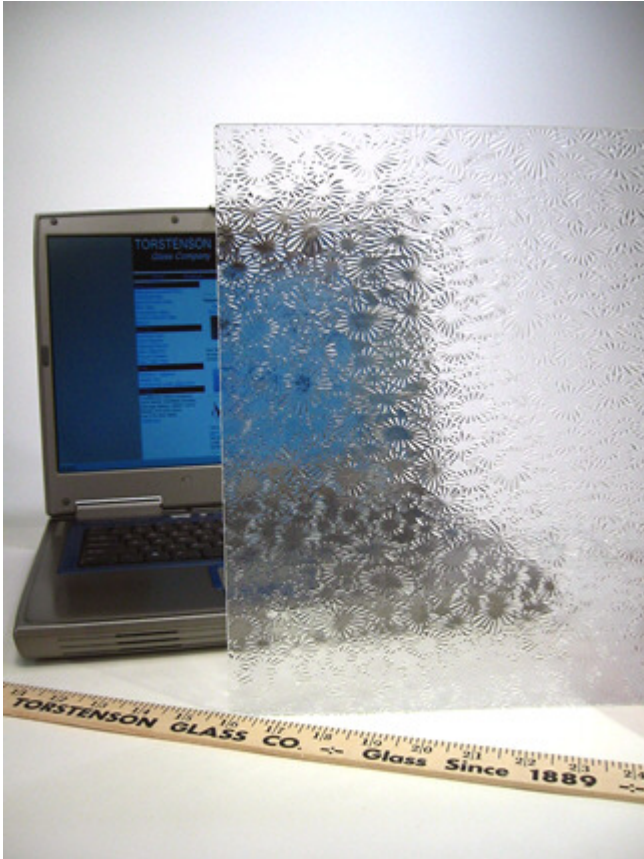

## Florex Glass

<b>Florex Glass</b> stocked dimensions		
<b>Thickness</b>	<b>Maximum Size</b>	<b>Temperable</b>
.156 - 5/32"	60" x 84"	√

Torstenson Glass Company—[www.tglass.com](http://www.tglass.com)  
3233 North Sheffield Avenue Chicago Illinois, 60657-2210  
Phone 773-525-0435 :: Fax 773-525-0009