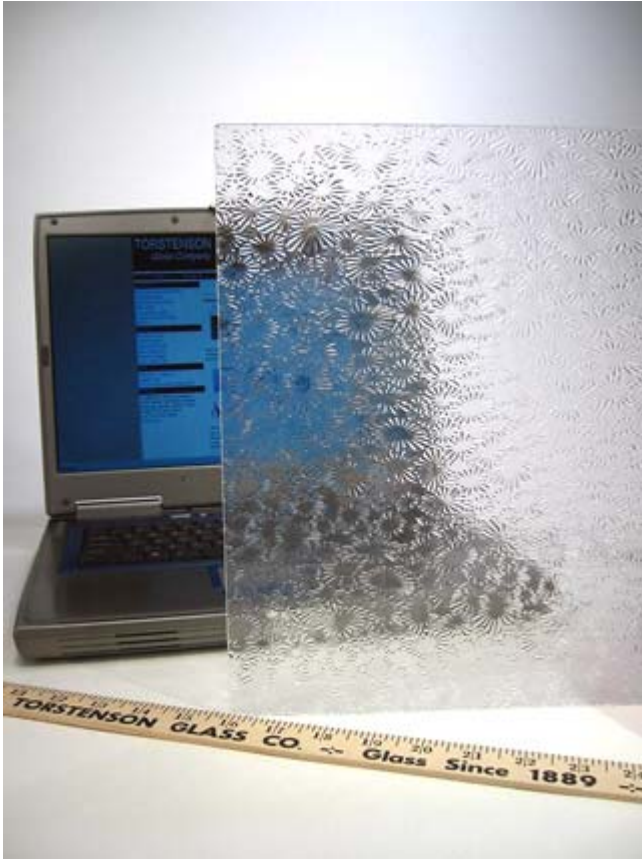

## Florex Glass

<b>Florex Glass</b> stocked dimensions		
<b>Thickness</b>	<b>Maximum Size</b>	<b>Temperable</b>
5/32" - 4mm	60" x 84"	Yes

Torstenson Glass Company—[www.tglass.com](http://www.tglass.com)  
3233 North Sheffield Avenue Chicago Illinois, 60657-2210  
Phone 773-525-0435 :: Fax 773-525-0009