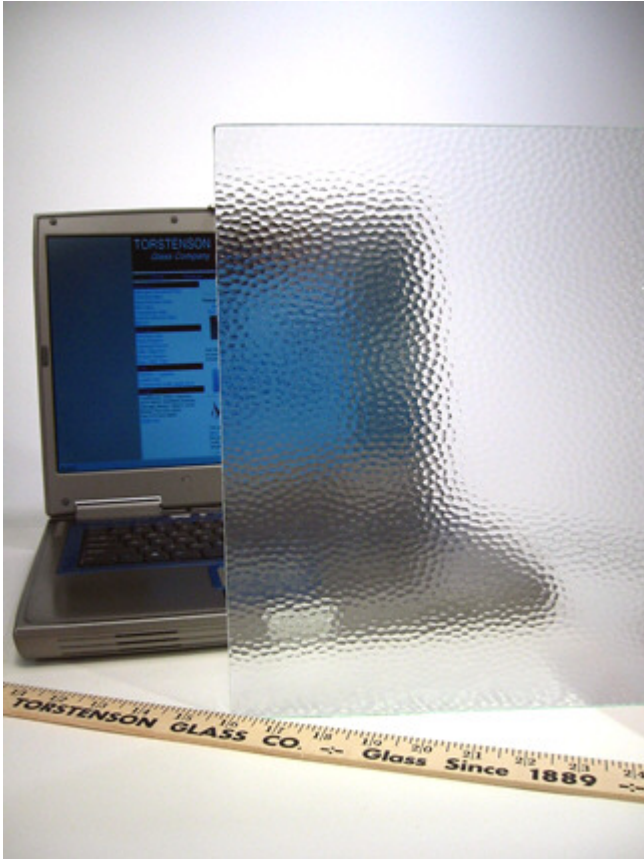

TORSTENSON
Glass Company

Hammered Glass

Hammered Glass stocked dimensions		
Thickness	Maximum Size	Temperable
.156 - 5/32"	60" x 84"	√

Torstenson Glass Company—www.tglass.com
3233 North Sheffield Avenue Chicago Illinois, 60657-2210
Phone 773-525-0435 :: Fax 773-525-0009