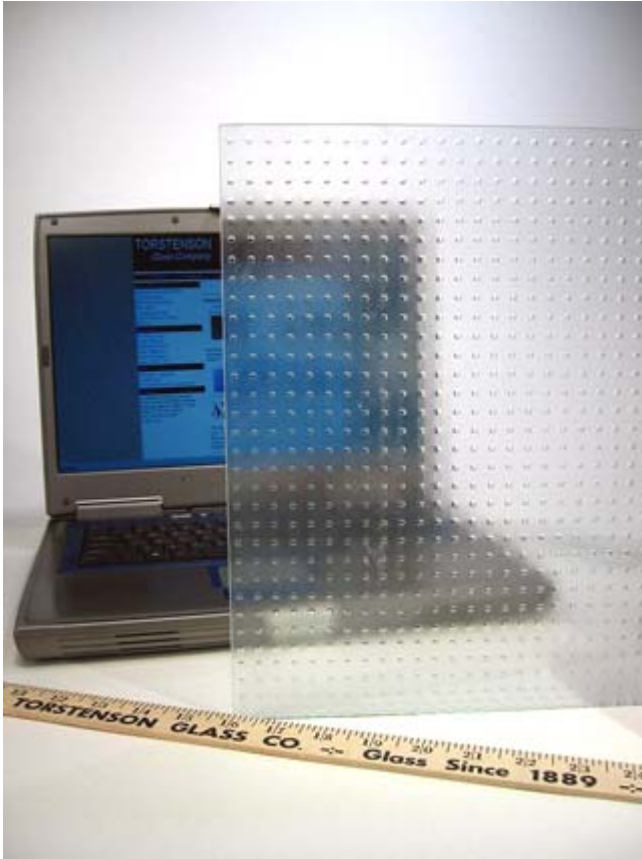

TORSTENSON
Glass Company

SGG Master-Carre Glass

SGG Master-Carre stocked dimensions		
Thickness	Maximum Size	Temperable
5/32" - 4mm	80" x 99"	Yes

Torstenson Glass Company—www.tglass.com
3233 North Sheffield Avenue Chicago Illinois, 60657-2210
Phone 773-525-0435 :: Fax 773-525-0009