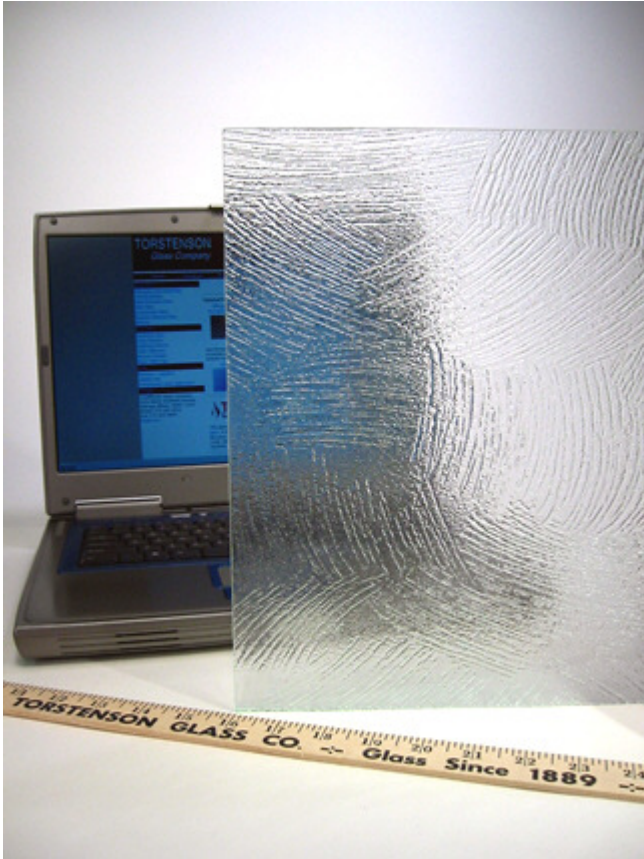

TORSTENSON *Glass Company*

Paint Glass

Paint Glass stocked dimensions		
Thickness	Maximum Size	Temperable
5/32"	65" x 85"	√

Torstenson Glass Company—www.tglass.com
3233 North Sheffield Avenue Chicago Illinois, 60657-2210
Phone 773-525-0435 :: Fax 773-525-0009