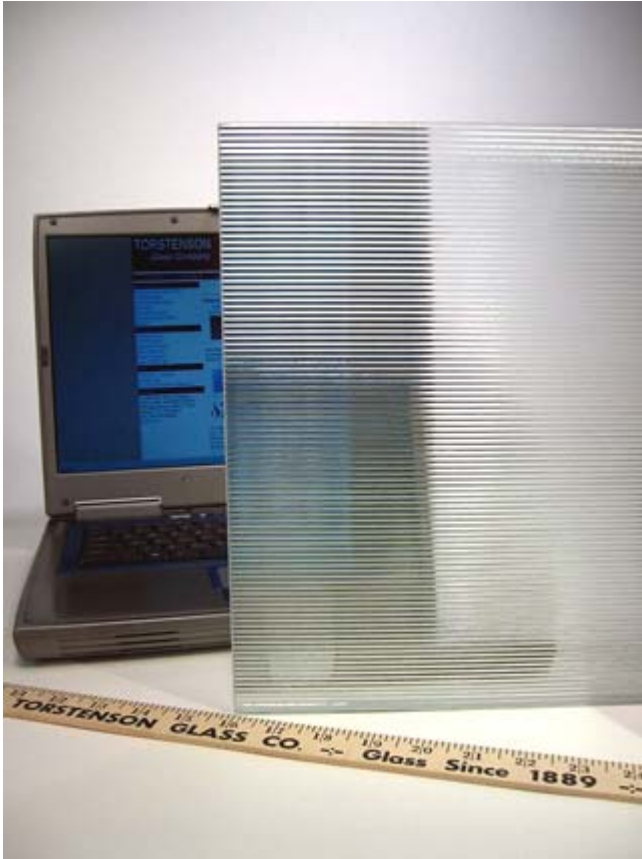

TORSTENSON *Glass Company*

Skytex Glass

Skytex Glass stocked dimensions		
Thickness	Maximum Size	Temperable
5/32" - 4mm	65" x 85"	Yes
1/4" - 6mm	65" x 126"	Yes

Torstenson Glass Company—www.tglass.com
3233 North Sheffield Avenue Chicago Illinois, 60657-2210
Phone 773-525-0435 :: Fax 773-525-0009