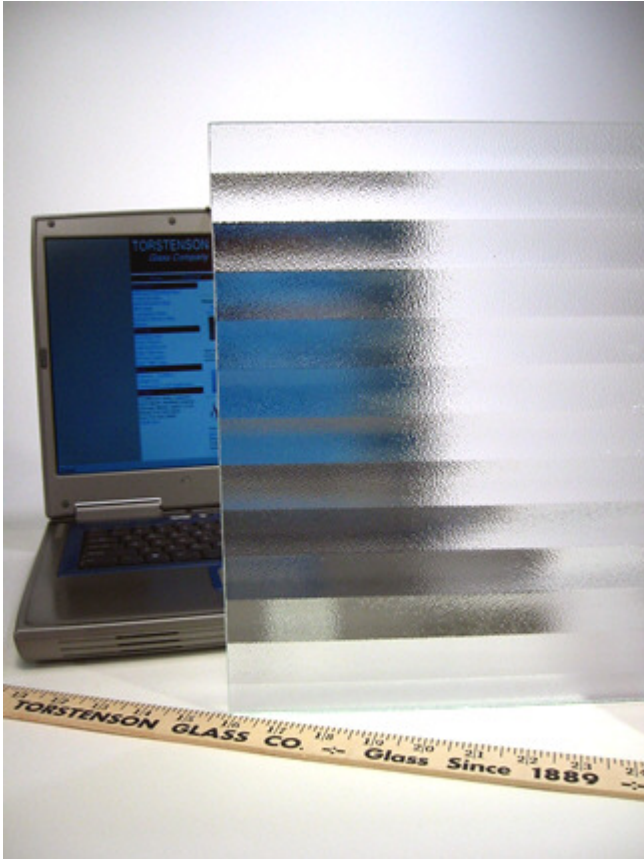

TORSTENSON
Glass Company

Textured Flutex Glass

Textured Flutex Glass stocked dimensions		
Thickness	Maximum Size	Temperable
.187 - 3/16"	60" x 132"	√
1" ribs run long direction		

Torstenson Glass Company—www.tglass.com
3233 North Sheffield Avenue Chicago Illinois, 60657-2210
Phone 773-525-0435 :: Fax 773-525-0009