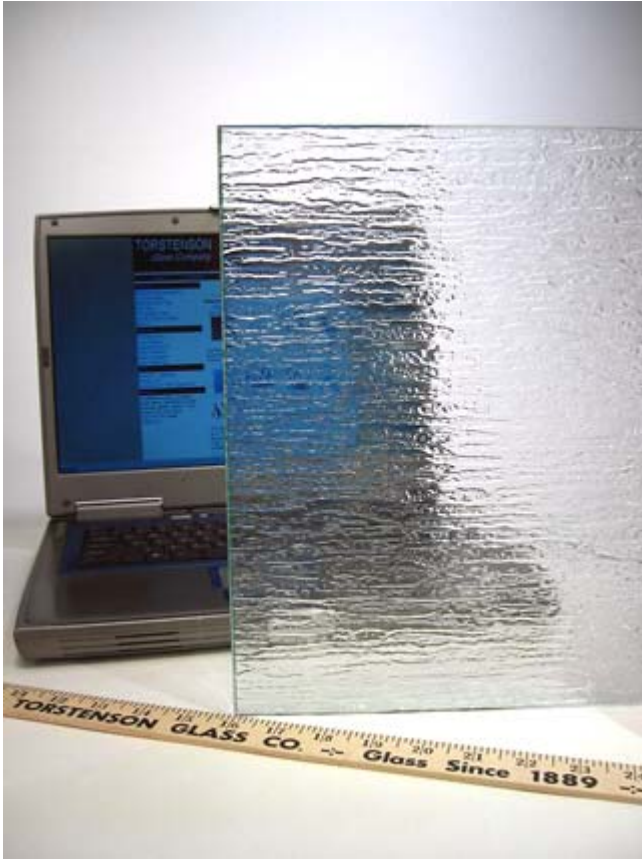

TORSTENSON *Glass Company*

Rain Glass

Rain Glass stocked dimensions		
Thickness	Maximum Size	Temperable
3/16" - 5mm	60" x 84"	Yes
3/8" - 10mm	60" x 84"	Yes

Torstenson Glass Company—www.tglass.com
3233 North Sheffield Avenue Chicago Illinois, 60657-2210
Phone 773-525-0435 :: Fax 773-525-0009