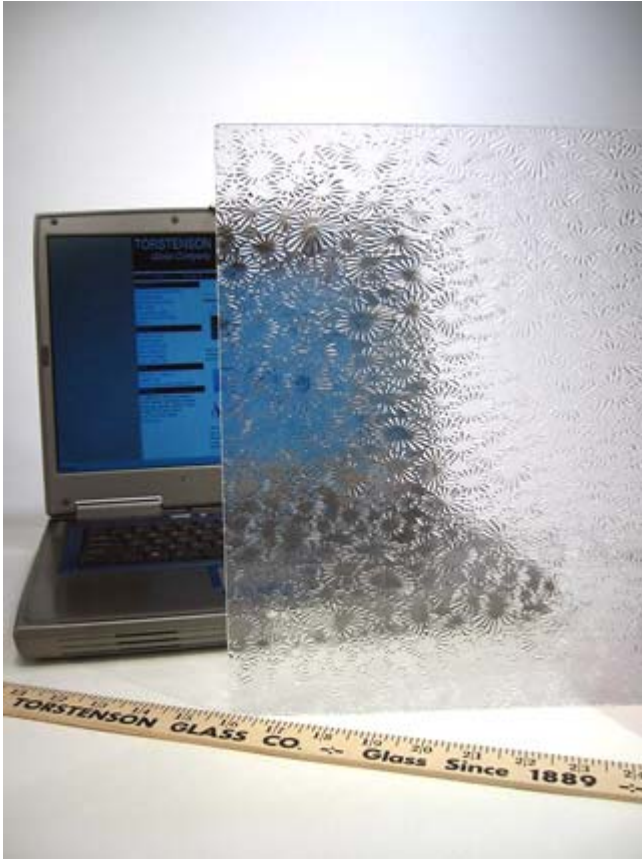

TORSTENSON *Glass Company*

Florex Glass

Florex Glass stocked dimensions		
Thickness	Maximum Size	Temperable
5/32" - 4mm	60" x 84"	Yes

Torstenson Glass Company—www.tglass.com
3233 North Sheffield Avenue Chicago Illinois, 60657-2210
Phone 773-525-0435 :: Fax 773-525-0009