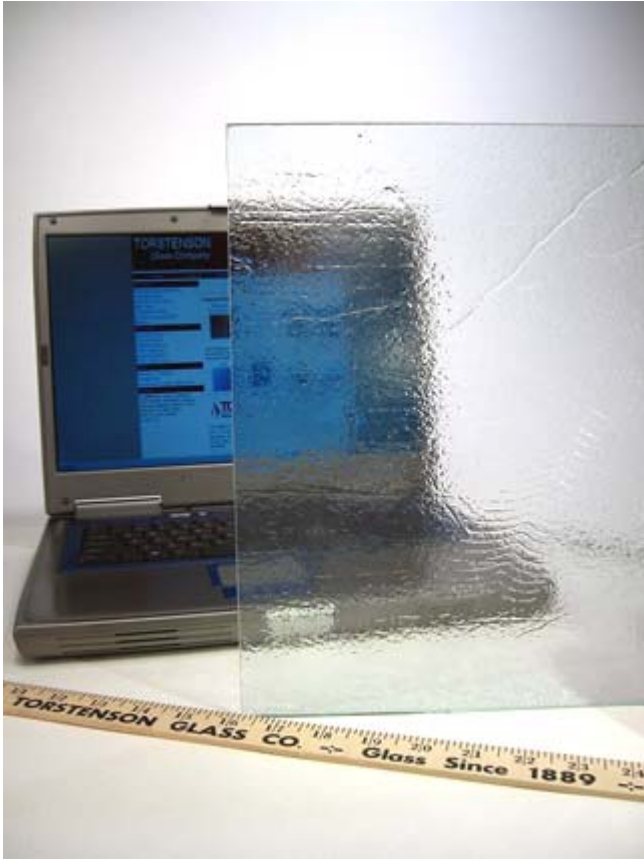

TORSTENSON
Glass Company

etre

être is an organic texture inspired by the markings in granite. A non-directional texture pattern repeats every 27" (675mm)

Berman Glass Editions etre stocked dimensions		
Thickness	Maximum Size	Temperable
6mm - 1/4"	72" x 132"	Yes
10mm - 3/8"	72" x 132"	Yes

Torstenson Glass Company—www.tglass.com
3233 North Sheffield Avenue Chicago Illinois, 60657-2210
Phone 773-525-0435 :: Fax 773-525-0009