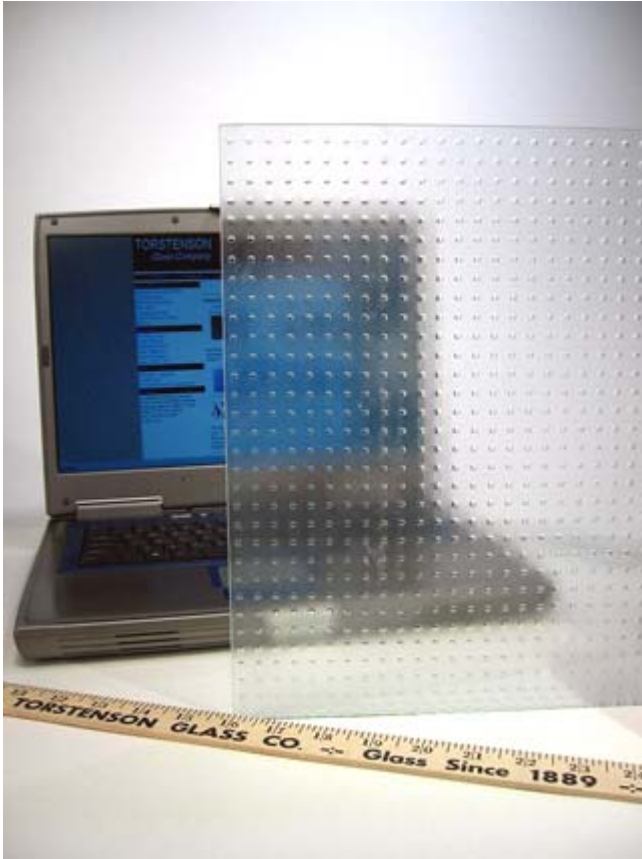

TORSTENSON *Glass Company*

SGG Master-Carre Glass

SGG Master-Carre stocked dimensions		
Thickness	Maximum Size	Temperable
5/32" - 4mm	80" x 99"	Yes