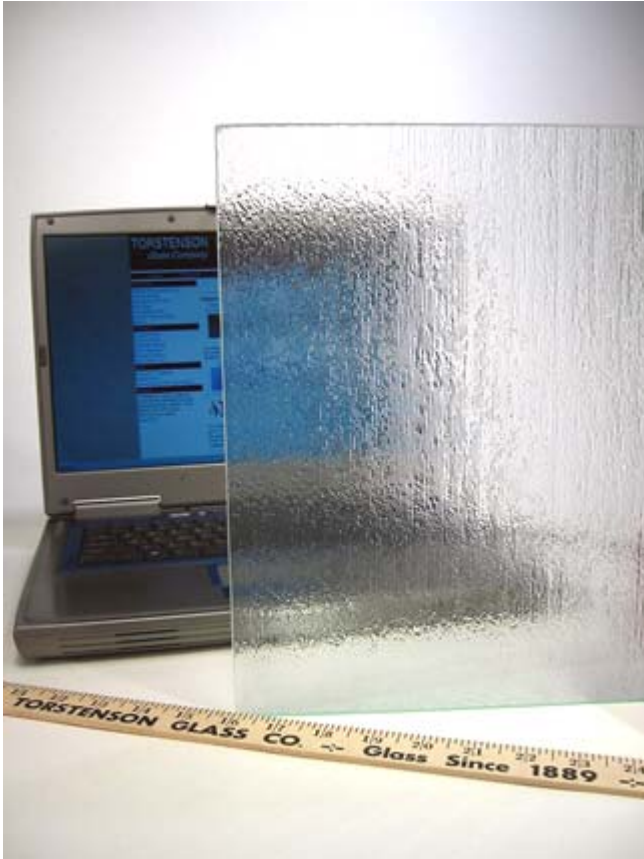

**TORSTENSON**  
Glass Company

aqui

Aquí (Spanish for "Here") is an organic texture with freehand vertical markings. This is a new texture, by Joel Berman, which is inspired by the delicate patterns created by falling rain against a glass window. An organic texture with freehand vertical markings. Directional texture that repeats every 27" (675mm)